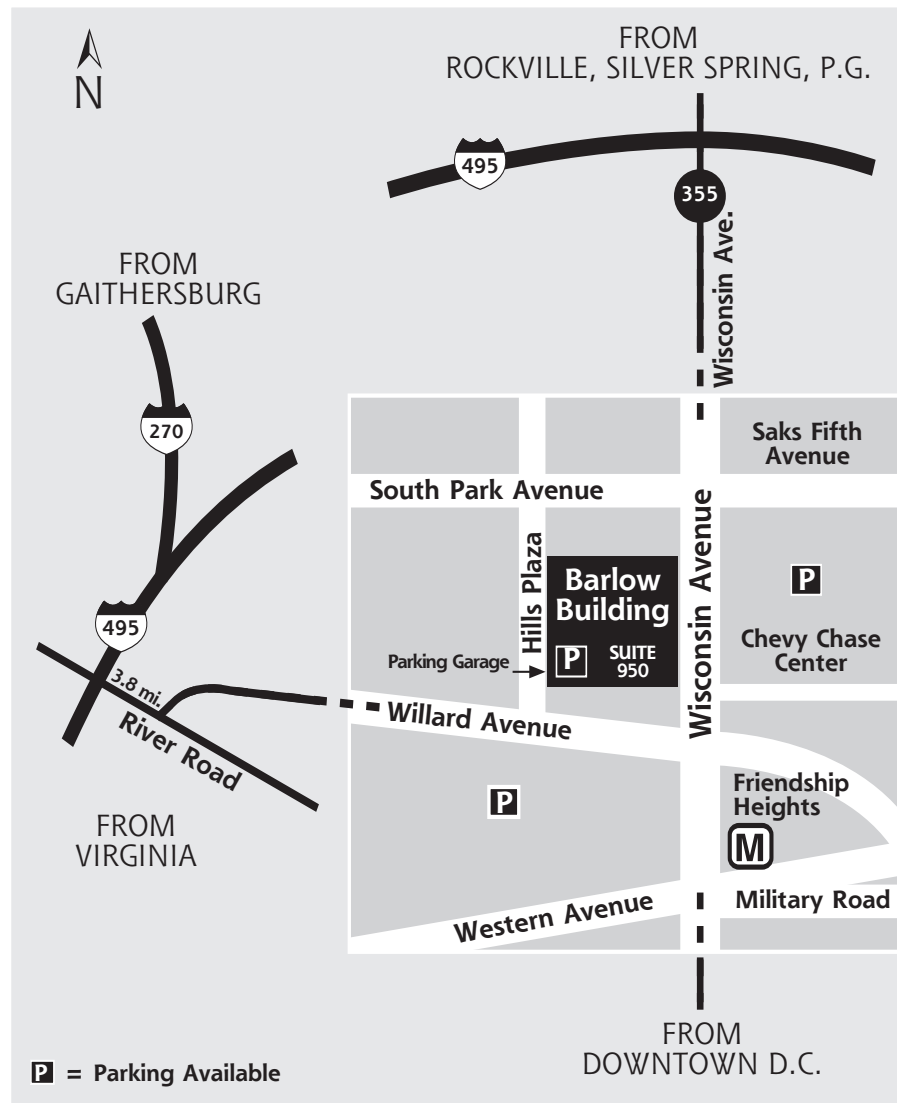

WASHINGTON
EYE
PHYSICIANS & SURGEONS

5454 Wisconsin Avenue • Suite 950
Chevy Chase, MD 20815
(301 654-5114)

Our office is located on Wisconsin Avenue, one block north of the Friendship Heights Metro station in Chevy Chase, Maryland.

Public parking is available in the Barlow Building with handicapped access. The entrance is behind the building on The Hills Plaza. Additional public parking is also available across the street at Chevy Chase Center.

Directions:

From METRO — we are located on the Red Line. Exit at the Friendship Heights station (Wisconsin and Western Avenues).

From Rockville area — South on Rockville Pike, which becomes Wisconsin Ave.

From the District — North on Wisconsin Ave., one block past Western Ave.

From Virginia (western approach) — From Beltway, turn onto River Road in Maryland going toward Washington for 3.8 miles, turn left on Willard Ave., then left on The Hills Plaza to enter the Barlow Building Parking Garage.